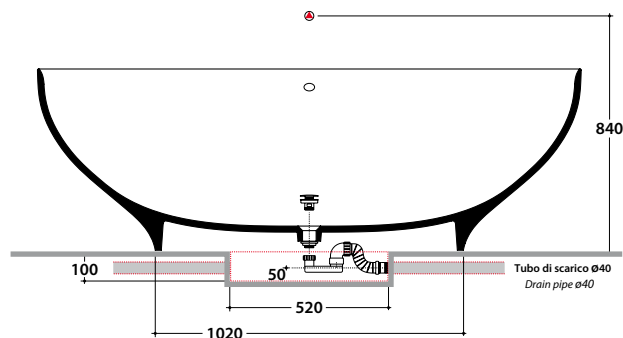

Pietraluce bath, freestanding installation. Provided with overflow hole. Discharge system included.

Peso vasca: Kg.155

Bathtub weight: Kg. 155

Peso a pieno: Kg. 493

Empty weight: Kg. 493

Capacità acqua: lt. 346

Water capacity: 346 L

● Posizione consigliata per la rubinetteria a parete e pavimento
Suggested position for wall/floor mounted taps

● Posizione consigliata per la rubinetteria a parete e pavimento
Suggested position for wall/floor mounted taps