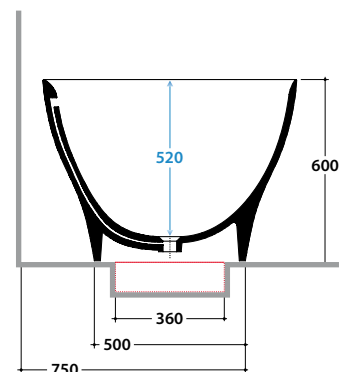

Pietraluce bath, freestanding installation. Provided with overflow hole. Discharge system included.

Peso vasca: Kg.155

Bathtub weight: Kg. 155

Peso a pieno: Kg. 493

Empty weight: Kg. 493

Capacità acqua: lt. 346

Water capacity: 346 L

● Posizione consigliata per la rubinetteria a parete e pavimento
Suggested position for wall/floor mounted taps

● Posizione consigliata per la rubinetteria a parete e pavimento
Suggested position for wall/floor mounted taps