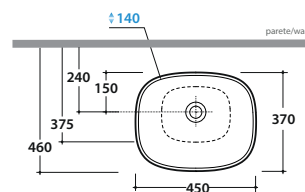

STOCKHOLM LAVABO LA045.BI

Cod. **LA045.BI**

Lavabo 45 cm . Installazione ad incasso . Peso 9 Kg

Basin 45 cm. Recessed installation Weight 9 Kg

* Per rubinetto su piano
for taps mounted on counter top