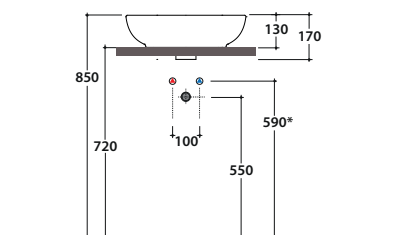

STOCKHOLM LAVABO LA045.BI

Cod. **LA045.BI**

Lavabo 45 cm . Installazione ad incasso . Peso 9 Kg

Basin 45 cm. Recessed installation Weight 9 Kg

* Per rubinetto su piano
for taps mounted on counter top