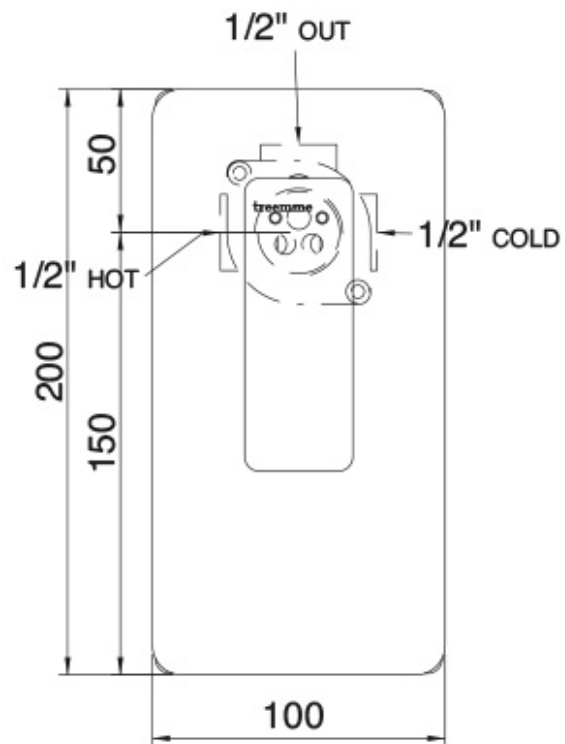

# 6A08

FINITURE:

INOX SATINATO

RUBINETTERIE  
**treemme**  
*instruments for water*