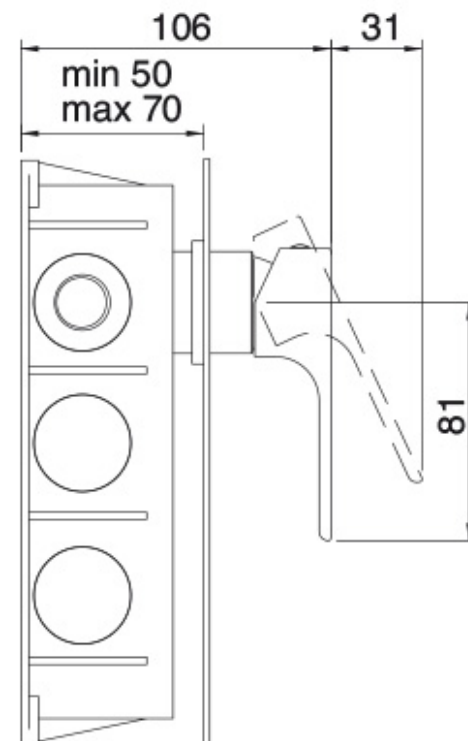

# 6A08

FINITURE:

INOX SATINATO

RUBINETTERIE  
**treemme**  
*instruments for water*