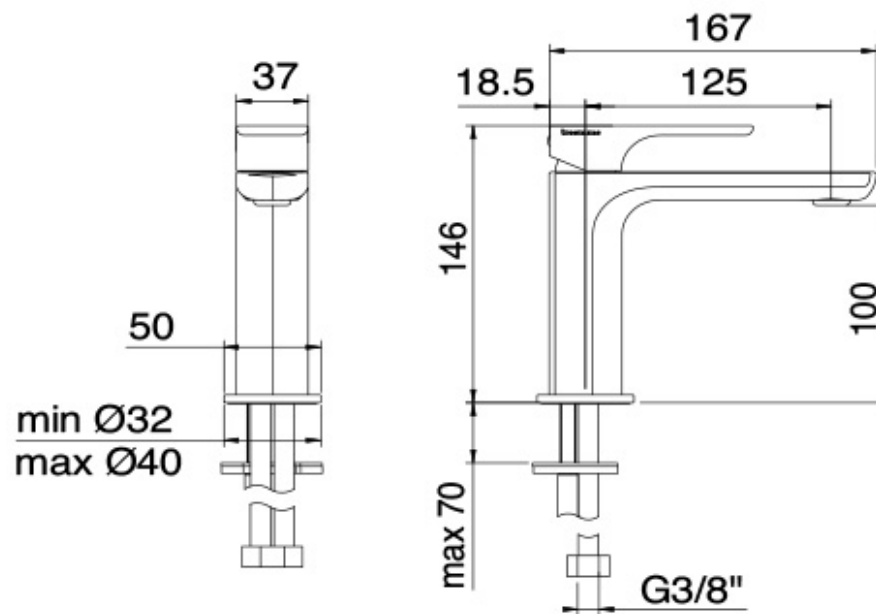

# 6A11

FINITURE:

INOX SATINATO

**tremme** RUBINETTERIE  
*instruments for water*