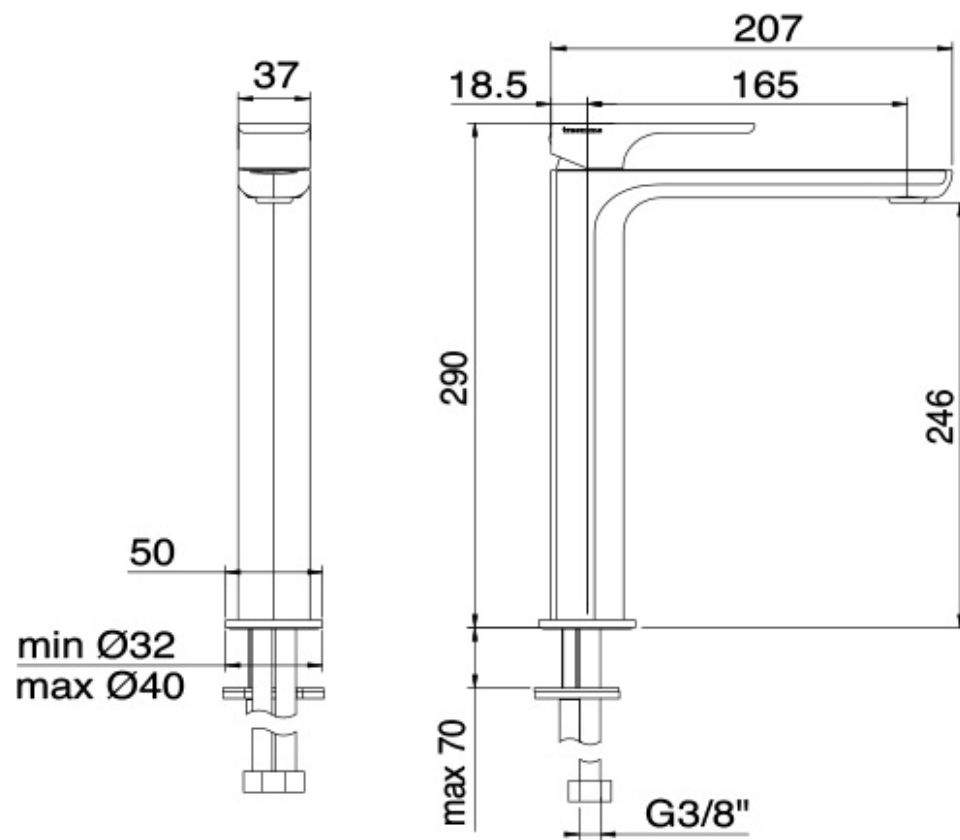

# 6A18

FINITURE:

INOX SATINATO

RUBINETTERIE  
**tremme**  
*instruments for water*