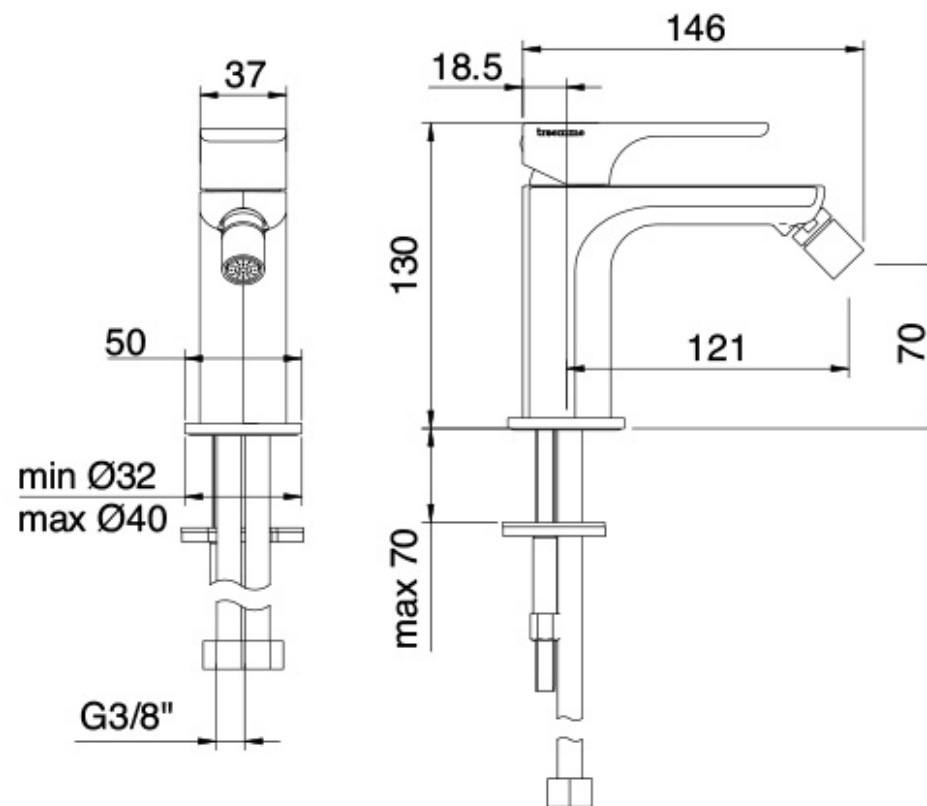

6A22

FINITURE:

INOX SATINATO

RUBINETTERIE
tremme
instruments for water