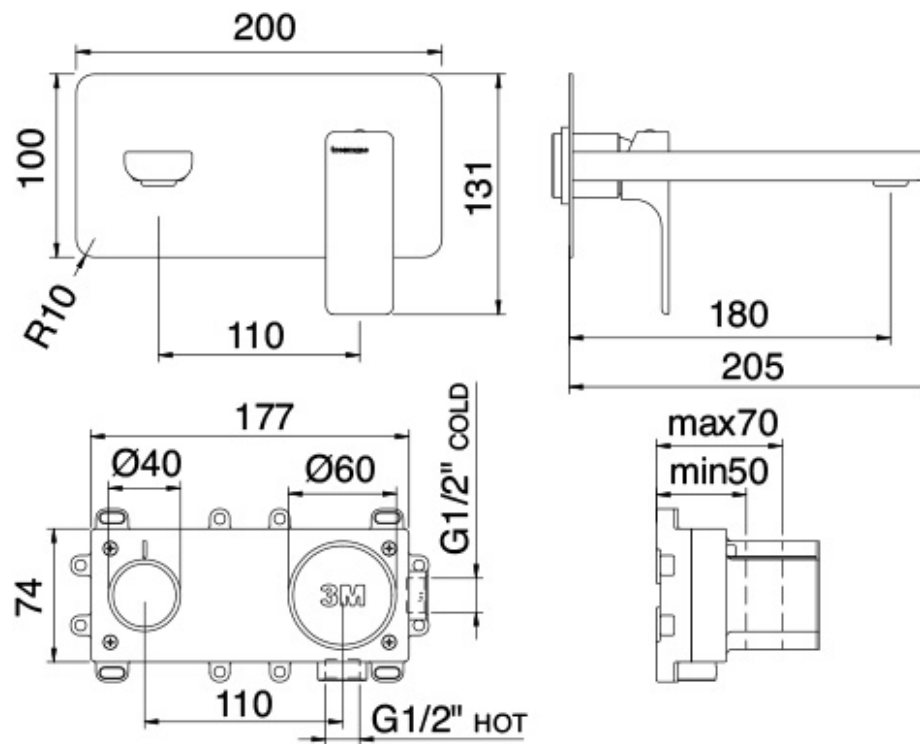

# 6AA5

FINITURE:

INOX SATINATO

RUBINETTERIE  
**tremme**  
*instruments for water*