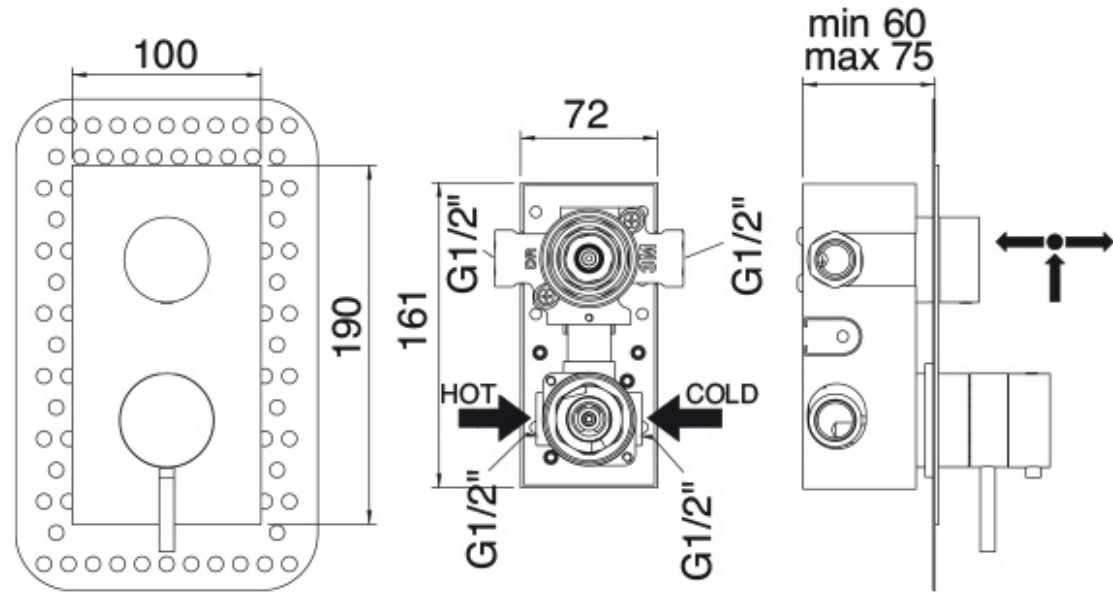

# 7571VL

FINITURE:

CROMO

NICHEL SPAZZOLATO

RUBINETTERIE  
**treemme**  
*instruments for water*