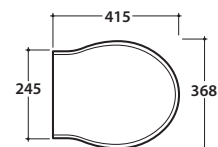

Cod. **VA076**

Raccordo per scarico a parete cm. 35
Pipe for wall drain 35cm.

Cod. **VA132**

Riduttore flusso di scarico.
Flow reductor.