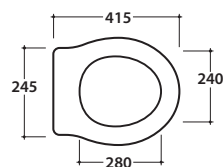

Cod. **VA132**

Riduttore flusso di scarico.
Flow reductor.

Cod. **PU001**

Protezione antiurto e acustica.
Acoustic and crash protection.

Cod. **FI002**

Staffa di fissaggio a "L". Peso 2,5 Kg
Fixing brackets for W/H sanitary. Weight 2,5 Kg