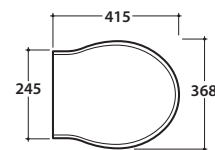

Cod. **VA132**

Riduttore flusso di scarico.
Flow reductor.

Cod. **PU001**

Protezione antiurto e acustica.
Acoustic and crash protection.

Cod. **FI002**

Staffa di fissaggio a "L". Peso 2,5 Kg
Fixing brackets for W/H sanitary. Weight 2,5 Kg